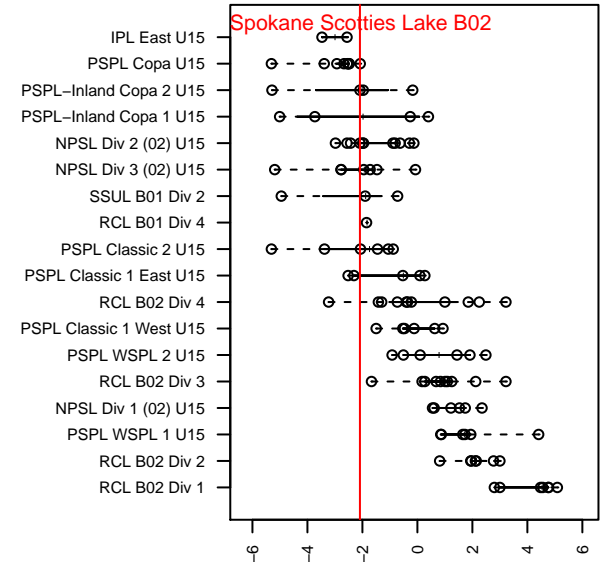

# Spokane Scotties Lake B02

Spokane Scotties  
 Spokane, WA  
 B02 total strength=1081  
 attack=4.38 defense=1.6  
 fall league = PSPL–Inland Copa 2 U15  
 spr league = Spr PSPL–Inland Copa 1 U15

alt names used:  
 IEYSA Scotties B02 Lake  
 IEYSA Scotties B02 Lake

Venues played:  
 2016 PSPL–Inland Copa 2 U15  
 2016 Spr PSPL–Inland Copa 1 U15

**attack and defense variance (black dot)  
relative to other teams  
and top 10 in region**

**attack and defense rating  
relative to others at age  
and all opponents in last 13 months**